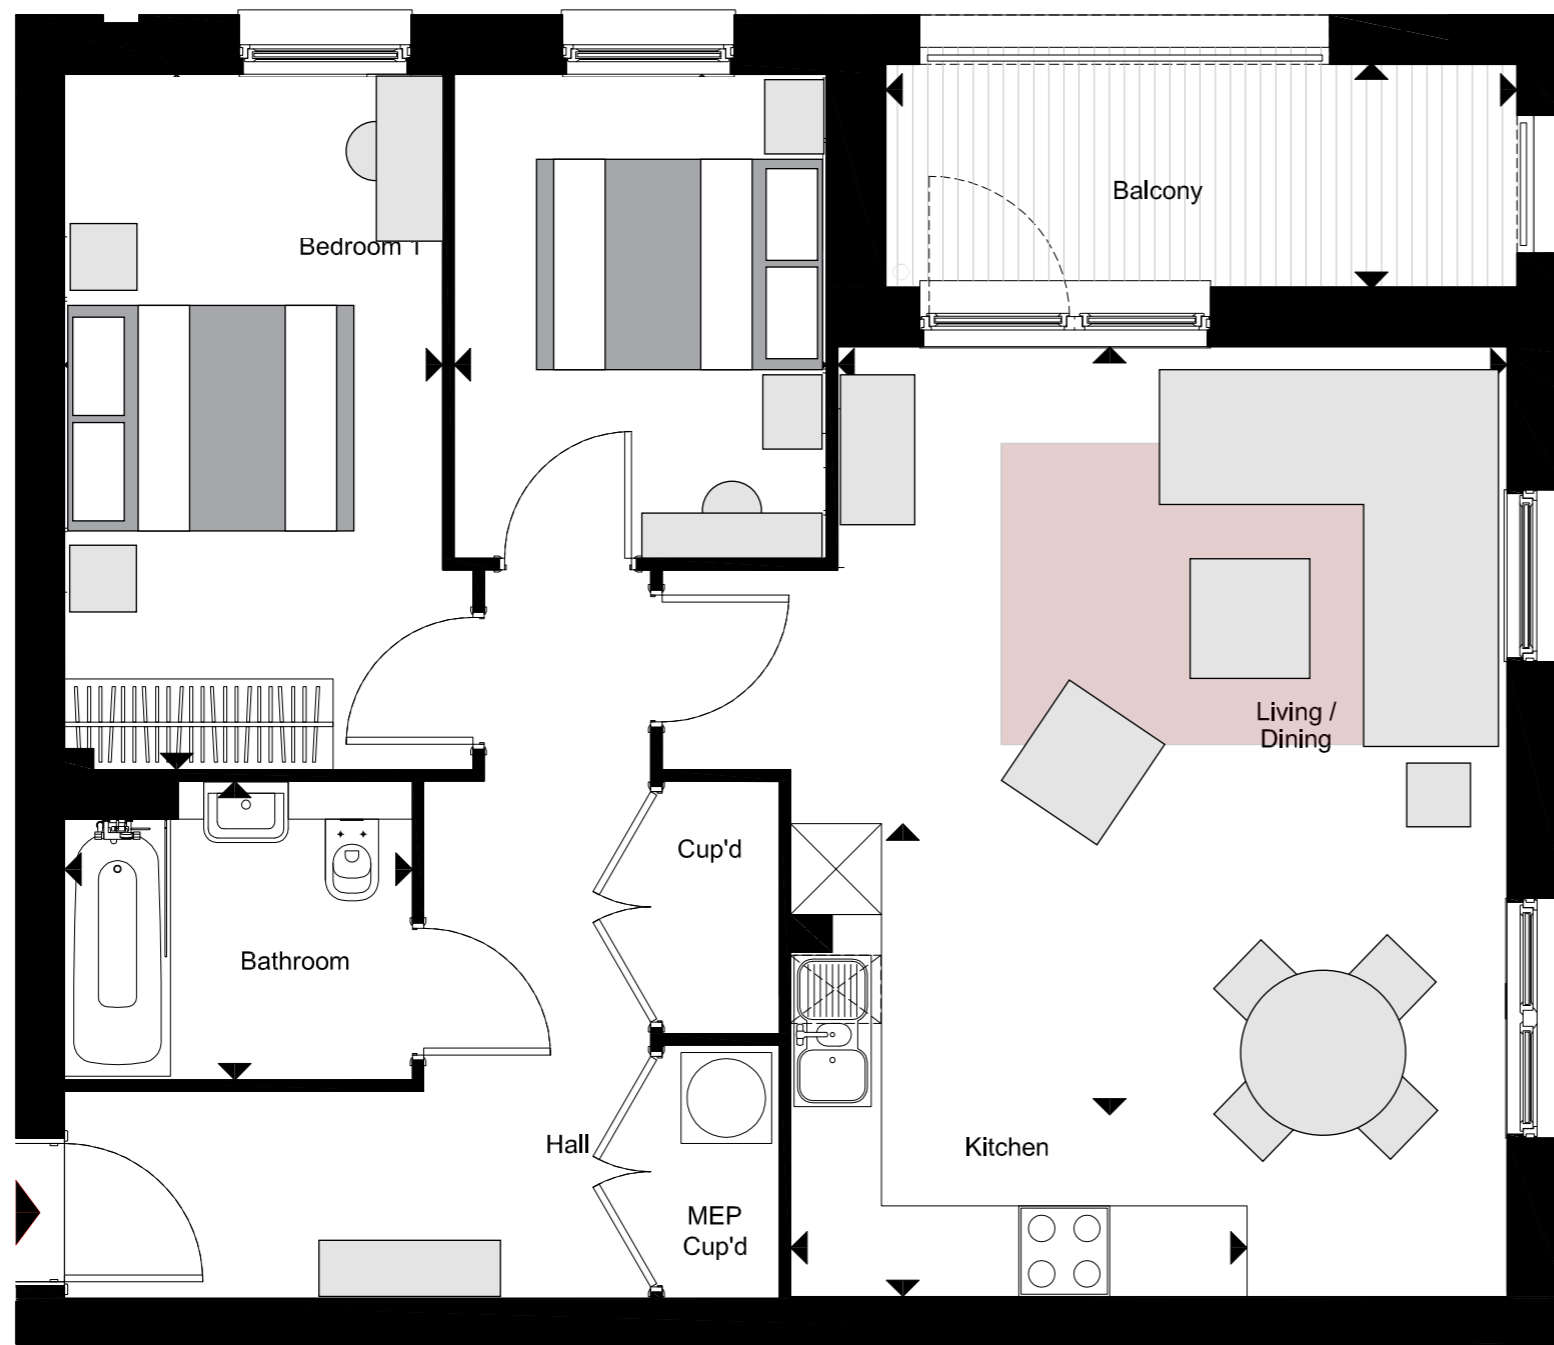

BLOCC

THE HOUSE OF INTERIORS

2 BEDROOM APARTMENT

BARRATT
— HOMES —

ELEGANCE LIGHT

plans

example

-  FURNITURE
-  OPTIONAL FURNITURE
-  FITTED WARDROBE
-  TV

Artwork
2 x pictures

Accessories
Showhome style

relax dine

relax dine

Furniture

- 1 x corner sofa
- 1 x occasional chair
- 2 x side tables
- 1 x coffee table
- 1 x media unit
- 1 x dining table
- 4 x dining chairs

sleep one

sleep one

Furniture

- 1 x king size bed
- 1 x king size headboard
- 2 x bedside tables
- 1 x dressing table
- 1 x dressing chair
- 1 x mirror

Lighting

- 1 x light pendant
- 2 x table lamps

Cushions

Furniture

- 1 x double bed
- 1 x double headboard
- 2 x bedside tables
 - option 1
- 1 x dressing table
- 1 x dressing stool
- 1 x mirror
 - option 2
- 1 x double wardrobe

Lighting

- 1 x light pendant
- 2 x table lamps